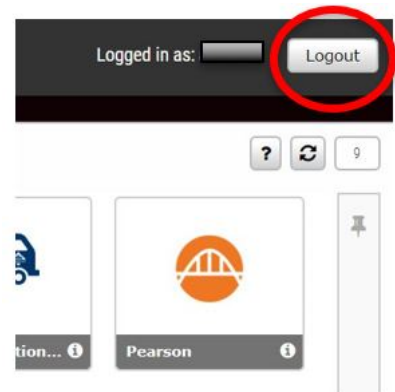

Example: Liz Marcello

Login: lmarc000

3. Once logged in, click on the Canvas symbol.
This is where teachers put homework and classwork instructions.

Notes

- Skyward logins and Canvas logins are not the same.
- *Make sure if your students take turns using Canvas on the same device that the first student logs out and the second student logs in under his or her own Canvas account.
The logout button is in the top right corner of the home page.